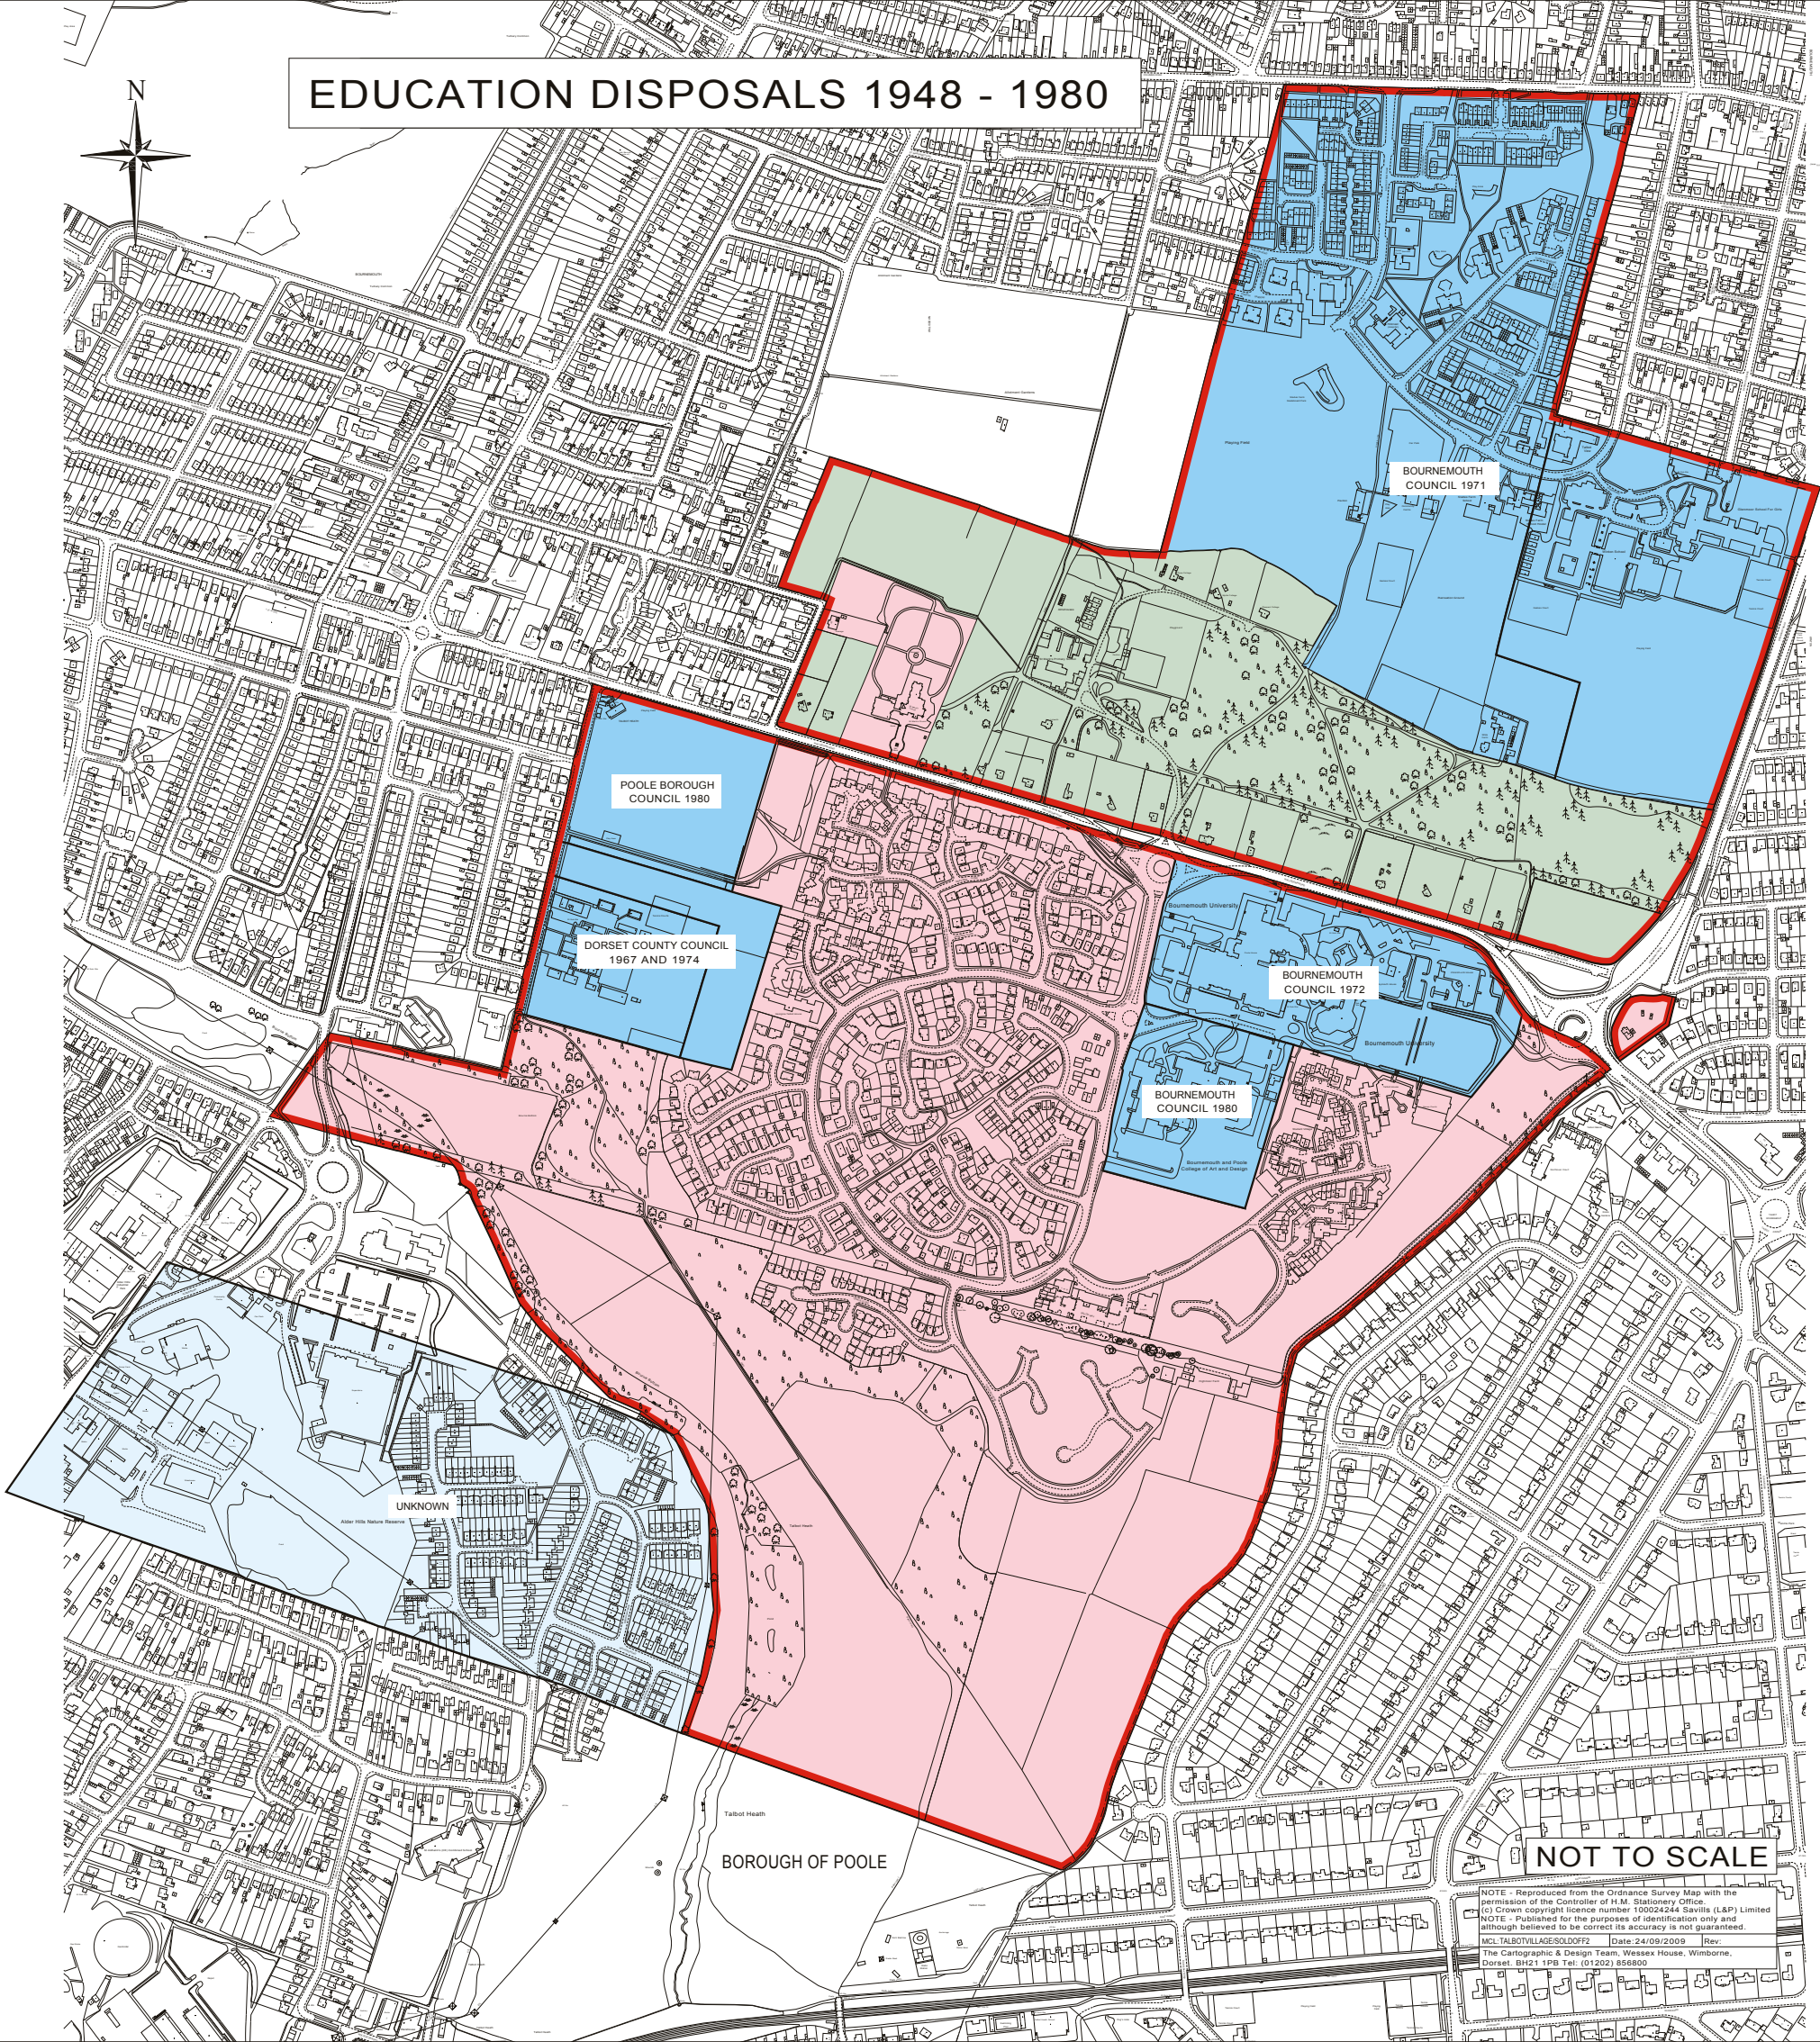

EDUCATION DISPOSALS 1948 - 1980

POOLE BOROUGH
COUNCIL 1980

DORSET COUNTY COUNCIL
1967 AND 1974

BOURNEMOUTH
COUNCIL 1971

BOURNEMOUTH
COUNCIL 1972

BOURNEMOUTH
COUNCIL 1980

UNKNOWN

BOROUGH OF POOLE

NOT TO SCALE