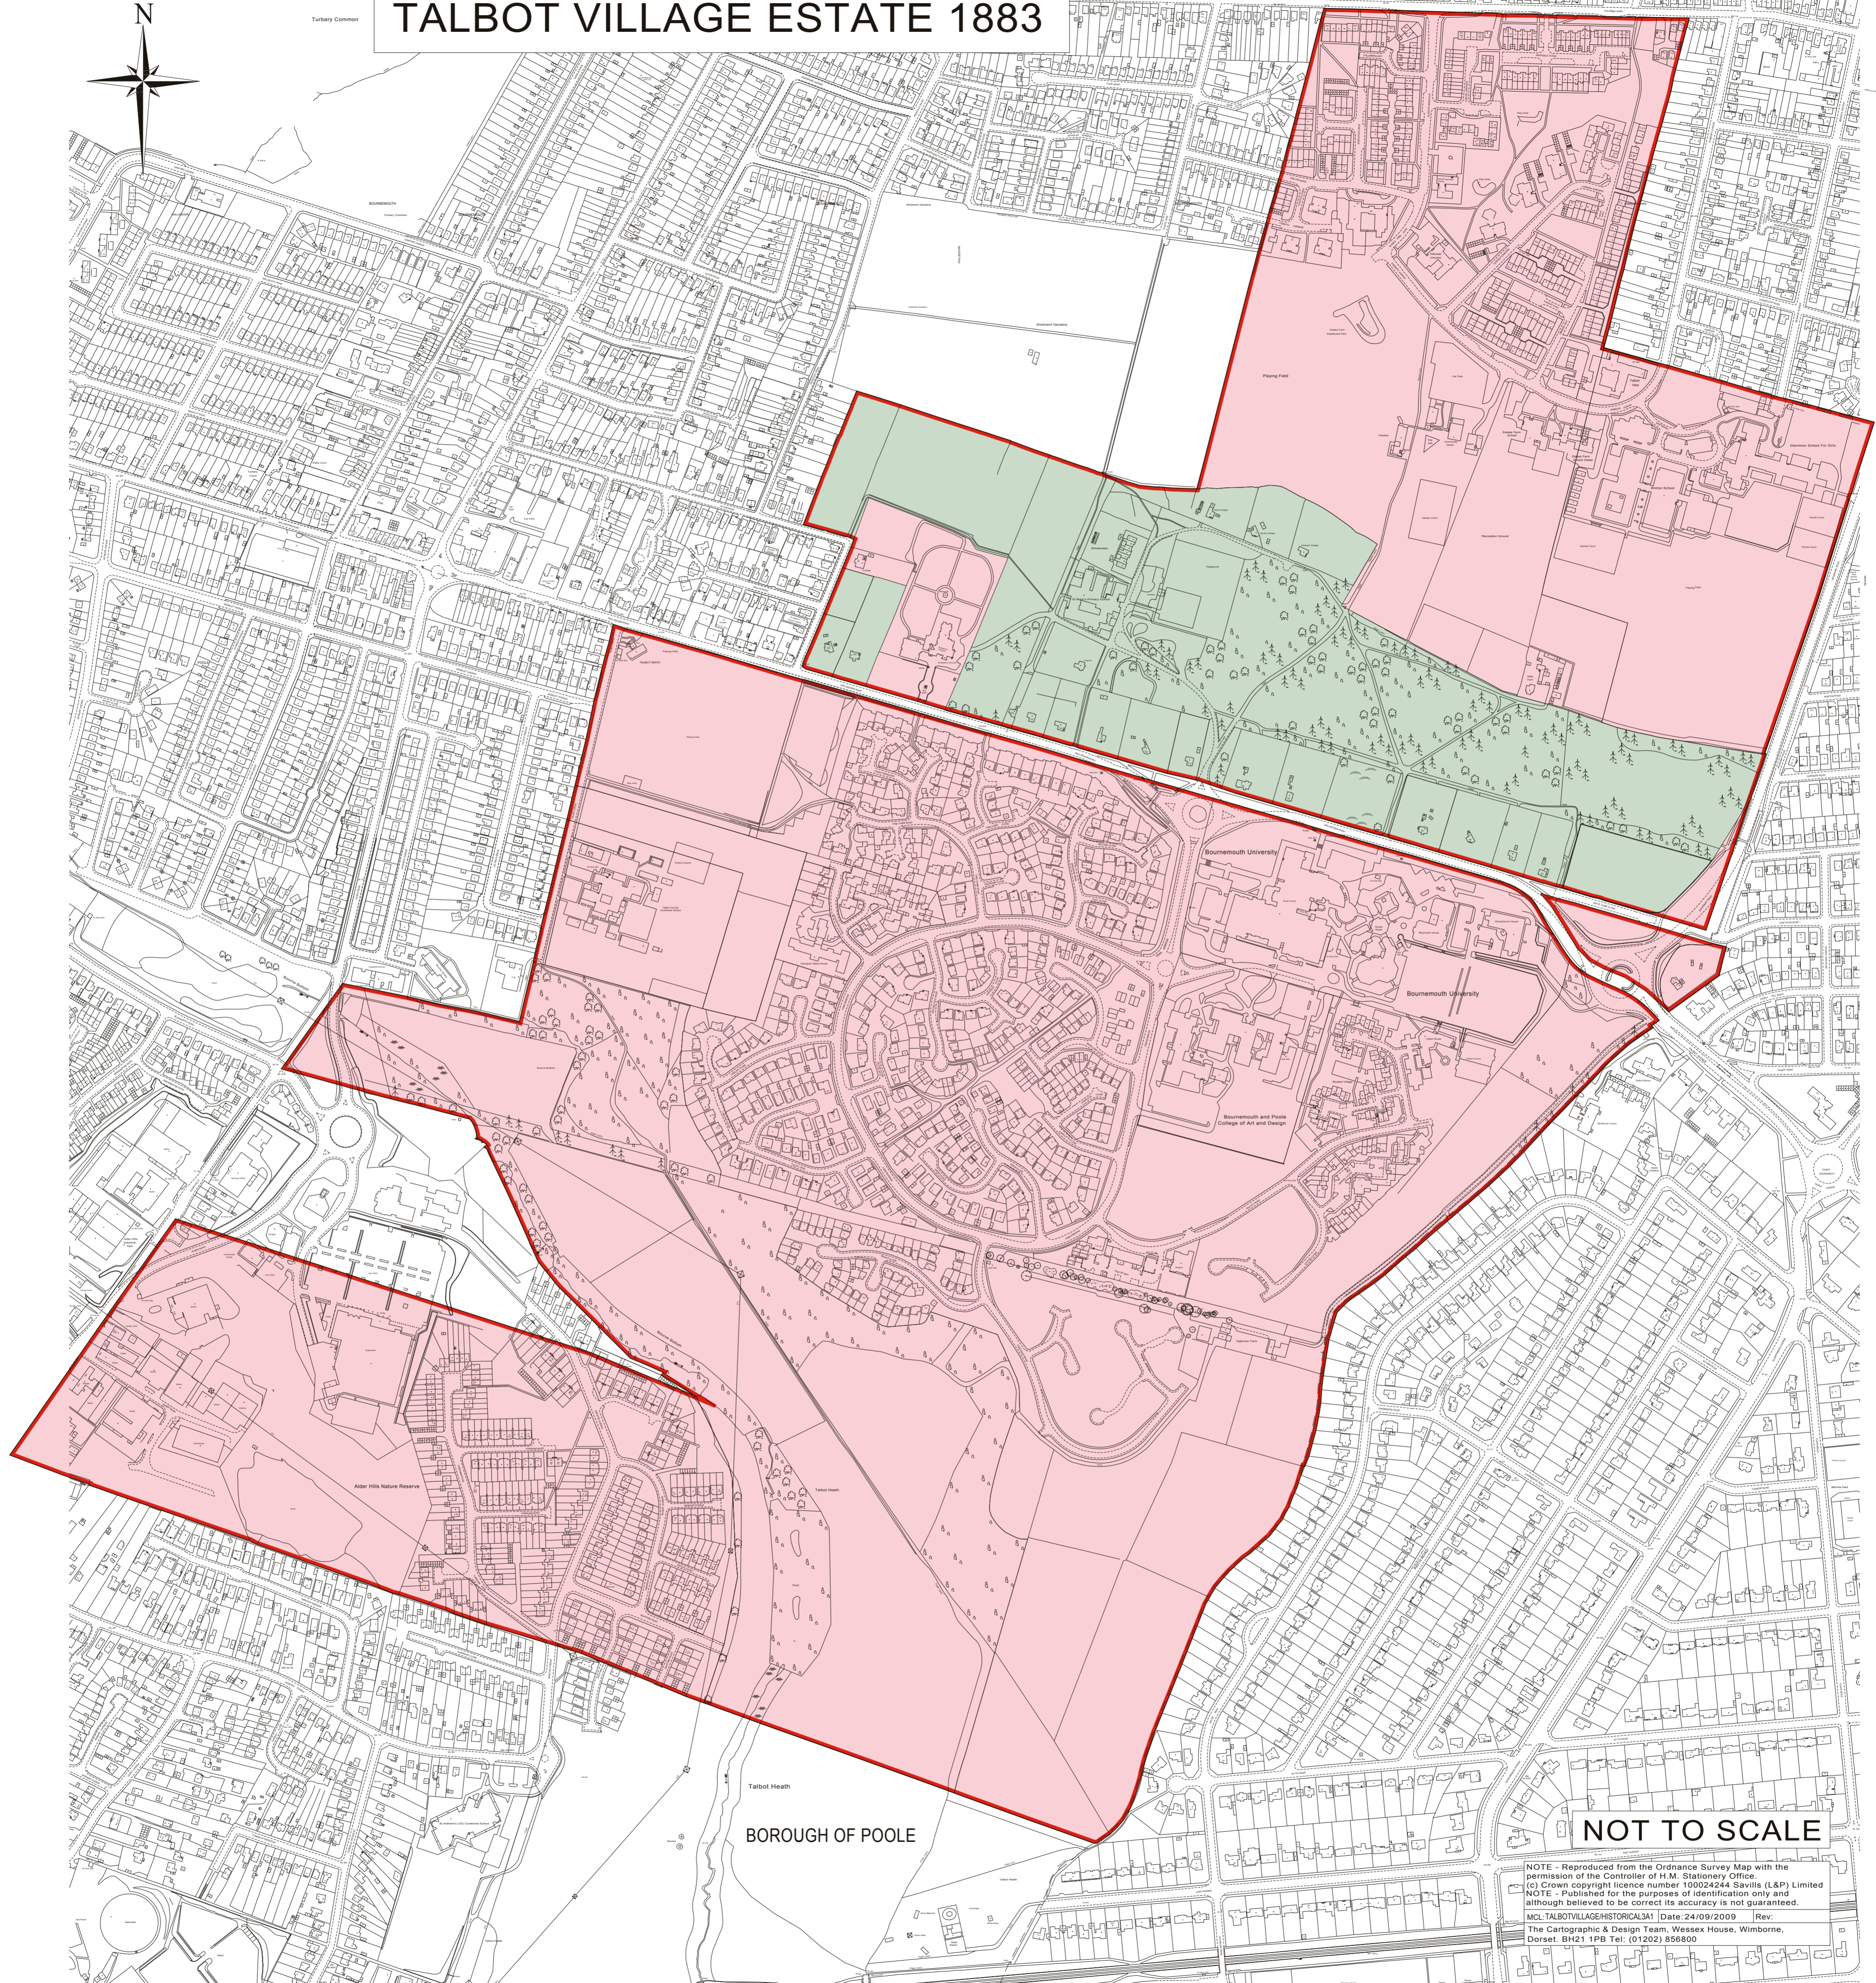

TALBOT VILLAGE ESTATE 1883

BOROUGH OF POOLE

NOT TO SCALE